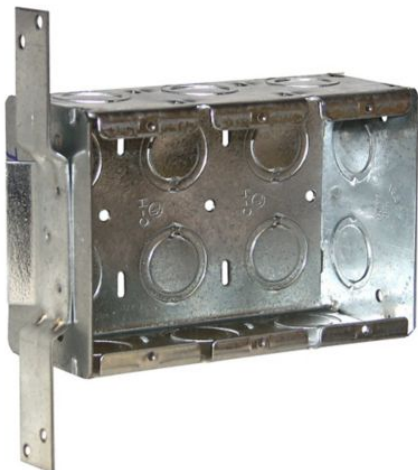

Eaton TP637

Catalog Number: TP637

Eaton Crouse-Hinds series Gang Box, (6) 1/2" and 3/4" concentric, VS, Conduit (no clamps), 2-1/2", (2) 1/2" and 3/4" concentric, Steel, Three-gang, (3) 1/2" and 3/4" concentric, Non-gangable, 46.5 cubic inch capacity

General specifications

Product Name	Catalog Number
Eaton Crouse-Hinds series gang box	TP637
UPC	Product Length/Depth
786189106374	5.56 in
Product Height	Product Width
2.5 in	3.75 in
Product Weight	
1.43 lb	

Certifications and compliances

Area classification

Ordinary/Non-Hazardous Locations

Standards type

NEC/CEC

Product specifications

Depth

2-1/2"

Type

Non-gangable

Number of gangs

Three-gang

Capacity

46.5 cubic in

Conduit/cable

Conduit (no clamps)